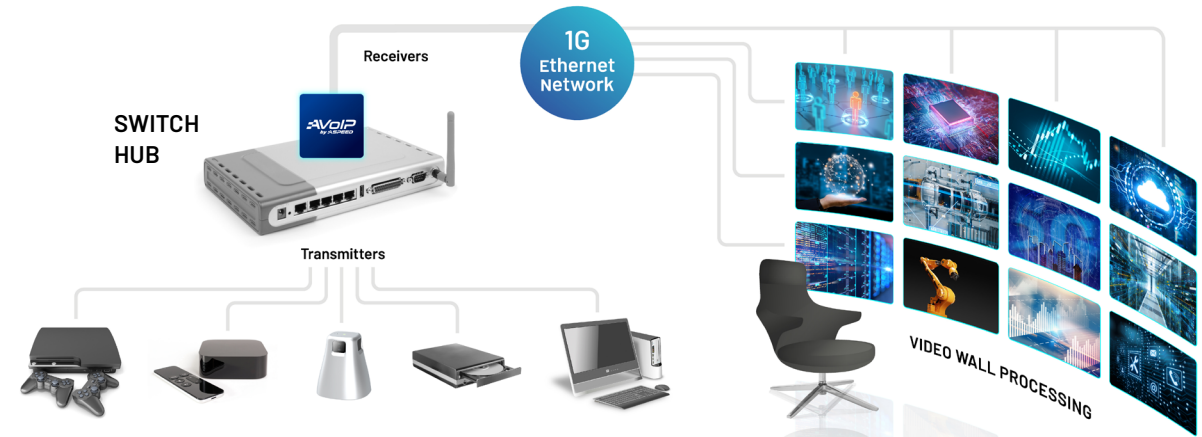

AVoIP

Unlimited Extension • Lossless Quality • Low Latency

• **Dante AV-A Powered by ASPEED AST1530/1535 & Dante**

- Advanced AVoIP solution co-developed by ASPEED and Audinate
- Official Dante technology for ASPEED's AST1530/1535 platform
- Delivered unlicensed as part of the ASPEED SDK, available to any OEM / ODM

• **Application scenarios**

- Command centers / Control rooms
- Conference rooms
- Lecture halls
- Court rooms
- Sports bars

Product	Features
AST1530 AST1535 4K60 AV-over-IP Matrix Video Wall Processor	• HDMI2.1 AVoIP SoC • 4K2K60 resolution • HDR10/10+ • Supports Dolby Vision with HDCP 2.2/2.3 • Video wall rotation (90°, 180°, 270°) • Video preview sub-stream (MJPEG) • USB2.0 over IP, supporting bulk and isochronous webcam devices • KM over IP roaming • Audio return path • AES256 encryption
AST1630 4K60 AV-over-IP Extender / Splitter	• HDMI2.1 AVoIP SoC • 4K2K60 resolution • HDR10/10+ • Supports Dolby Vision with HDCP 2.2/2.3 • USB 2.0 over IP, supporting bulk, interrupt and isochronous USB devices • AES256 encryption

About ASPEED Technology

Founded in 2004, ASPEED Technology Inc. is a leading fabless IC design company headquartered in Hsinchu, Taiwan. With a focus on niche markets, ASPEED specializes in Cloud & Enterprise Solutions, including Baseboard Management Controller (BMC) SoC, Bridge IC, and PFR SoC, and Smart AV Solutions, including AVoIP SoC, Cupola360 Spherical Image Processor and Cupola360+ Software Kit.

ASPEED is devoted to developing innovative technologies in order to quickly respond to customer needs. In 2016, ASPEED acquired Broadcom's Emulex Pilot™ remote server management chip business and it's currently the world's No. 1 BMC SoC provider. Also, ASPEED expanded its product portfolio by launching Cupola360 Spherical Image Processor and Cupola360+ Software Kit in 2018. Recognized as a trusted and reliable partner for customers, ASPEED has been awarded "Forbes Asia's 200 Best Under a Billion" for nine consecutive years since 2014.

ASPEED Technology Inc.
Address 4F., No.1, Sec.3, Gongdao 5th Rd., East Dist., Hsinchu City 300, Taiwan
Tel +886-3-575-1185
Fax +886-3-575-1183
Website www.aspeedtech.com
Contact sales@aspeedtech.com