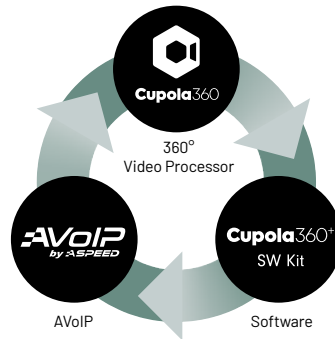

SMART AV SOLUTIONS

Creating Immersive and Interactive Experiences in Real-Time

ASPEED

ASPEED Technology Inc. | www.aspeedtech.com

 Cupola360

 AVOIP
by ASPEED

SMART AV SOLUTIONS

With the rise in demand for live streaming audiovisual content for diverse scenarios from office, factory floor to a variety of fields, ASPEED is committed to delivering optimal immersive and interactive experiences, making them more realistic and engaging. ASPEED's Smart AV Solutions include Cupola360 Spherical Image Processors, Cupola360+ Software Kit and AVoIP Processors.

The Cupola360 processor family designed with innovative in-camera image stitching technology along with Cupola360+ Software Kit provides a total solution for real-time 360-degree panoramas, perfect for video conferencing, virtual factory tour, inspection and audit, education, touring, and many more.

Cupola360 Spherical Image Processor

360-Degree • Immersive • Real-Time

- **Real-time in-camera image stitching technology**
- **360° live streaming**
- **Creating panoramic views seamlessly and instantly**
 - Large-scale
 - Optically perfect
 - Ultra-high resolution